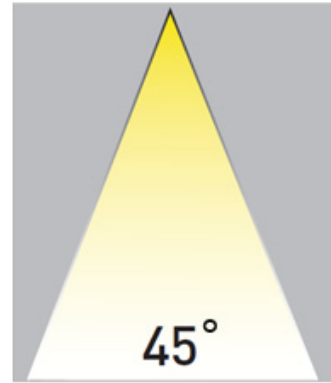

OLODUM ROUND RECESSED

E10I0093-

PROJECT	
TYPE	
SPECIFIER	
QUANTITY	
DATE	

Emax/Emin	180°	
	90°	90° 0 m
78 / 22	Area: NAN x NAN	2 m
20 / 8	Area: NAN x NAN	4 m
9 / 4	Area: NAN x NAN	6 m
5 / 3	Area: NAN x NAN	8 m
4 / 2	Area: NAN x NAN	10 m
3 / 2	Area: NAN x NAN	12 m
	0°	
	C0-C180: 154° + 154°	C90-C270: 153° + 153°