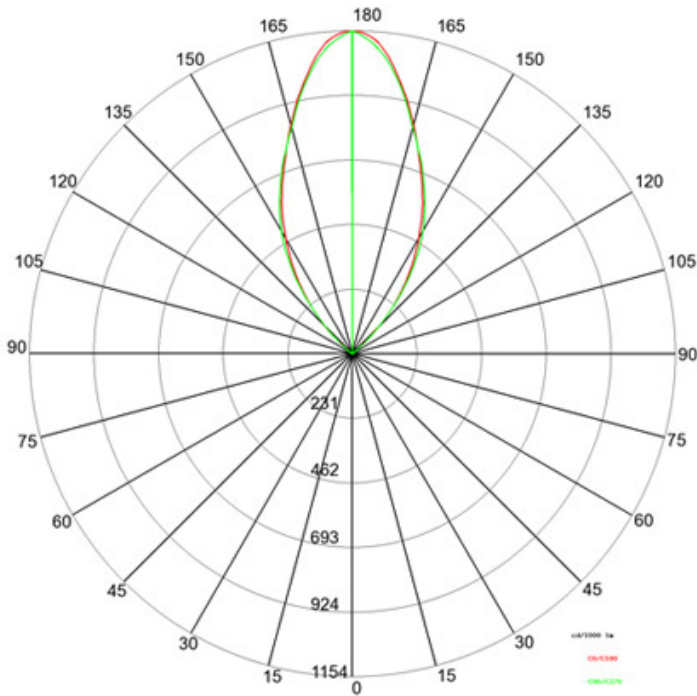

OLODUM ROUND RECESSED

E10I0019-

PROJECT _____
TYPE _____
SPECIFIER _____
QUANTITY _____
DATE _____

Emax/Emin	180°	
	90°	0 m
		2 m
78 / 22		4 m
20 / 8		6 m
9 / 4		8 m
5 / 3		10 m
4 / 2		12 m
3 / 2		
	0°	
	CO-C180: 154° + 154°	C90-C270: 153° + 153°

E