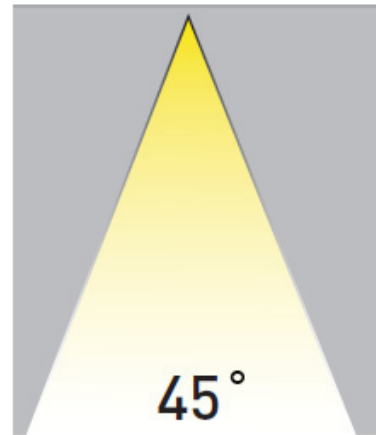

OLODUM ROUND RECESSED

E10I0019-

PROJECT _____
TYPE _____
SPECIFIER _____
QUANTITY _____
DATE _____

Emax/Emin	180°	
	90°	0 m
		2 m
78 / 22		4 m
20 / 8		6 m
9 / 4		8 m
5 / 3		10 m
4 / 2		12 m
3 / 2		
	0°	
	CO-C180: 154° + 154°	C90-C270: 153° + 153°

E