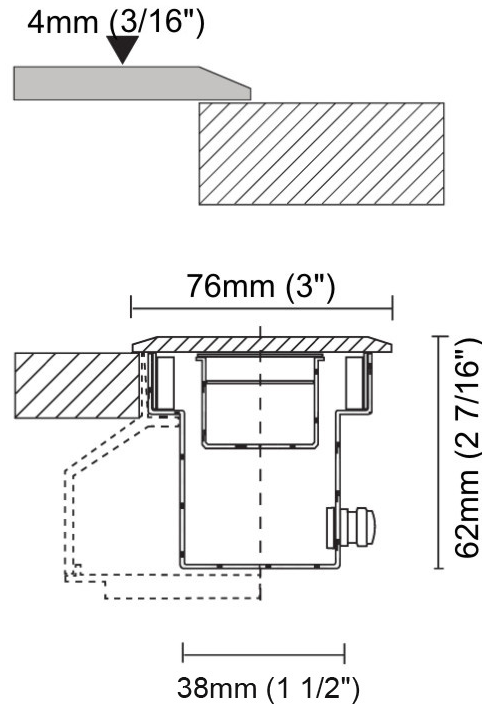

OLODUM ROUND RECESSED

E10I0019-

base number _____ Color _____
Temperature _____

1. To build a product code in our configurator select the specify button on the base model # product page
2. To build a manual product code on this datasheet choose from the options listed below in blue font and add the suffix to the base model #

GENERAL

Series: Olodum
Subseries: Olodum Round
Brand: Side
Division: Exterior
Mounting Type: Recessed
Mounting Location: In-Ground
Subcategory: Uplight

PHYSICAL

Shape: Round
Diameter (mm): 76
Diameter (in): 3
Height (mm): 62
Height (in): 2 7/16
Light Distribution: Uplight
Weight (kg): 0.3
Weight (lbs): 0.66
Diffuser: Clear tempered glass
Gasket: Silicon rubber
Fixture Finish: SSS
Fixture Material: Stainless Steel

ELECTRICAL

Lamp Type: LED (Zhaga Standard)
Total Output Wattage (W): 3.5
Dimming: Non-Dimming / Phase Dimming (120Vac only) / 0-10V Dimming
Driver Included: No
Driver Location: Remote
Driver Type: Constant Current - 120 / 277Vac
Driver Class: Class 2
Input Voltage (V): 120 - 277
Constant Current (MA): 350
Upon Request: Dimming requires 2 fixture minimum

LED

Color Temperature (°K): 3000 / 4000
Max. Delivered Lumen (lm): 285 / 300
CRI: >80 CRI
Lamp Life (hrs): 50000

OPTICAL

Reflector: Polycarbonate Metallized Reflector
Optic: 45

RATINGS AND CERTIFICATIONS

Certified By: Certified for North American Standards
IP rating: IP67
IK Rating: IK07

0.30 kg / 0.66 lbs